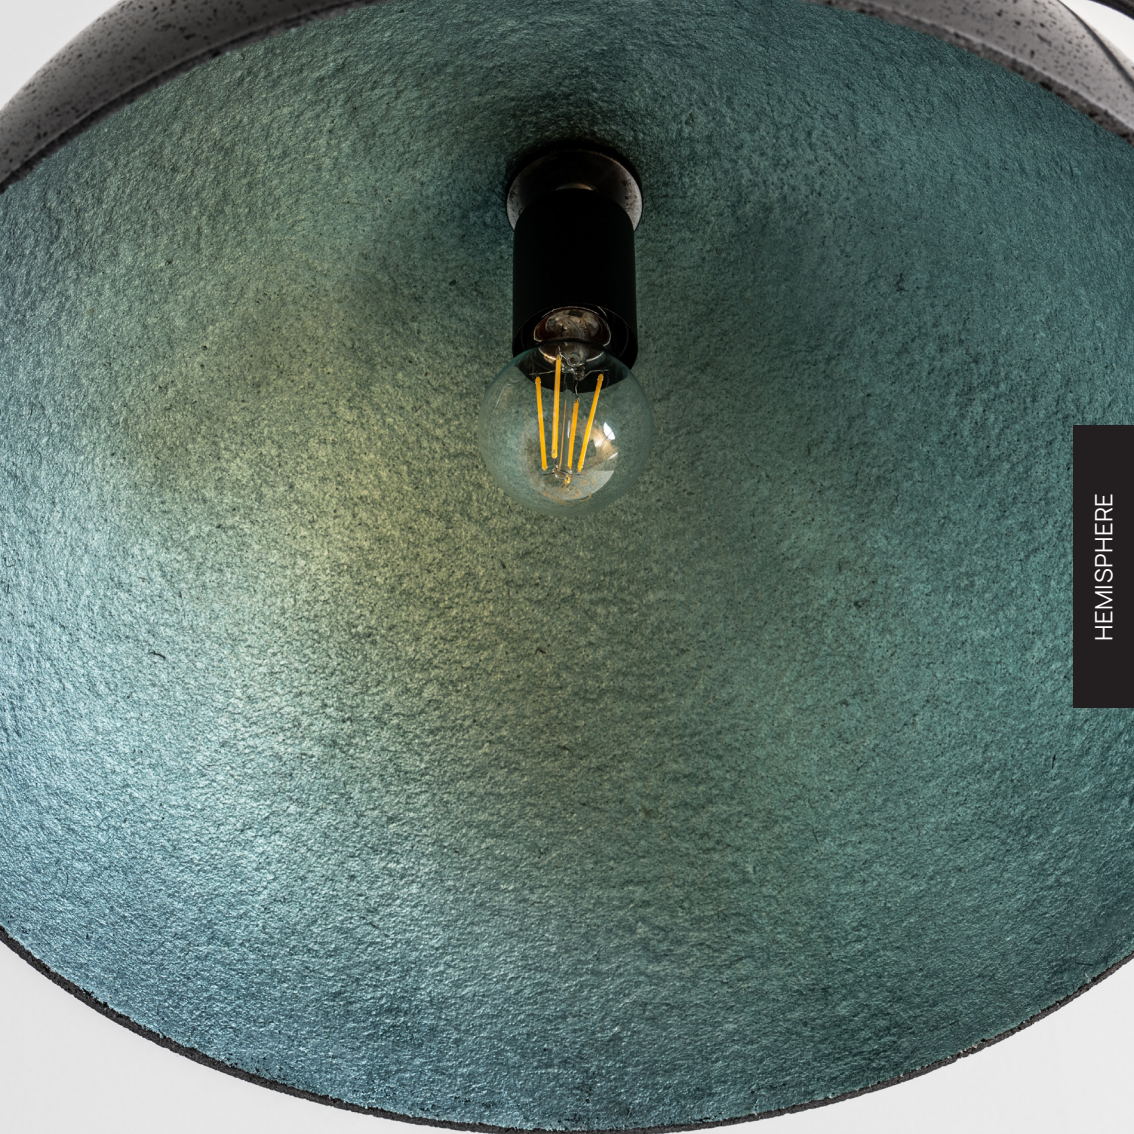

HEMISPHERE