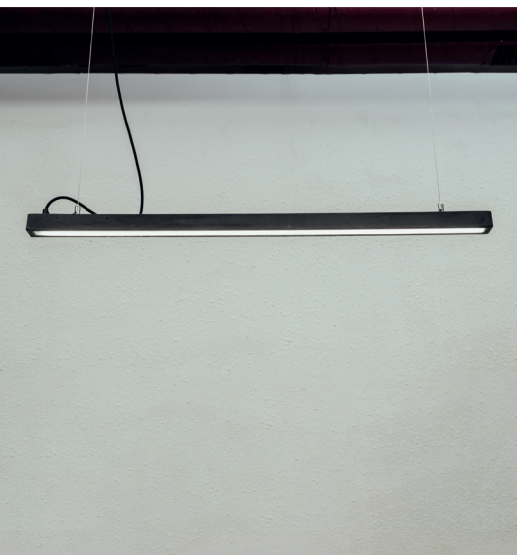

Now concrete can fly. The innovative SOWA STONE concrete is still real concrete with a rough and eloquent texture character. But thanks to its

special composition and several manufacturing secrets, it is lighter and more durable, so it can be used to make lamps with a wall thickness of only a few millimeters. A lamp with a diameter of half a meter weighs only a few kilograms, so it can be safely hung in thin, almost invisible threads, allowing you to create a feeling of flight in the interior. Add to this the unique nature of each lamp, born of handwork and the countless combinations of colours and elements. The realness of concrete together with the lightness of light and ideas. Now it's yours.

3 kg

314,00 EUR

1800 mm x 50 mm

60 mm

4,5 kg

580,00 EUR

HORIZON

Lampshade series: