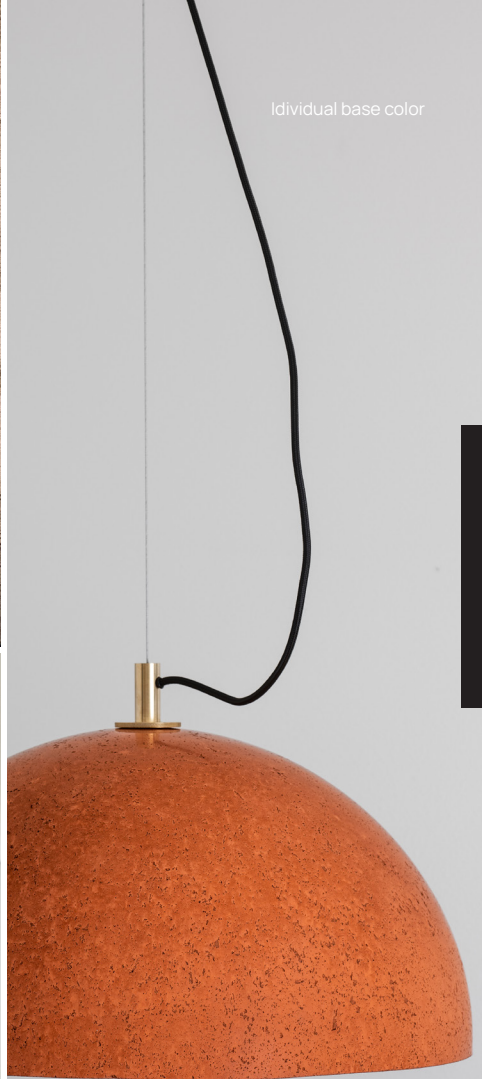

Now concrete can fly. The innovative SOWA STONE concrete is still real concrete with a rough and eloquent texture character. But thanks to its

special composition and several manufacturing secrets, it is lighter and more durable, so it can be used to make lamps with a wall thickness of only a few millimeters. A lamp with a diameter of half a meter weighs only a few kilograms, so it can be safely hung in thin, almost invisible threads, allowing you to create a feeling of flight in the interior. Add to this the unique nature of each lamp, born of handwork and the countless combinations of colours and elements. The realness of concrete together with the lightness of light and ideas. Now it's yours.

650mm hemisphere with Selene outside and hazel inside

HEMISPHERE

Lampshade series:

Lawa glow

Outside tones:

Olivia, Luna, Selene,
Pearl, Aurora, Aria,
Nova, Astrid.

Metalic inside painting options:

Isadora, Amber, Hazel, Rasty.